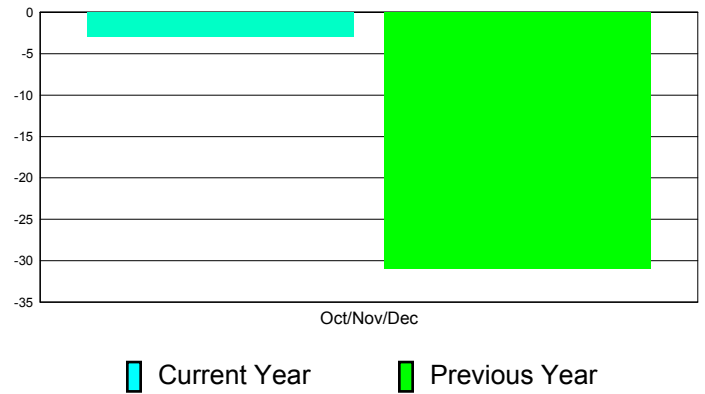

Comparison of Membership Gain/Loss

Current Year Compared to the Previous Year