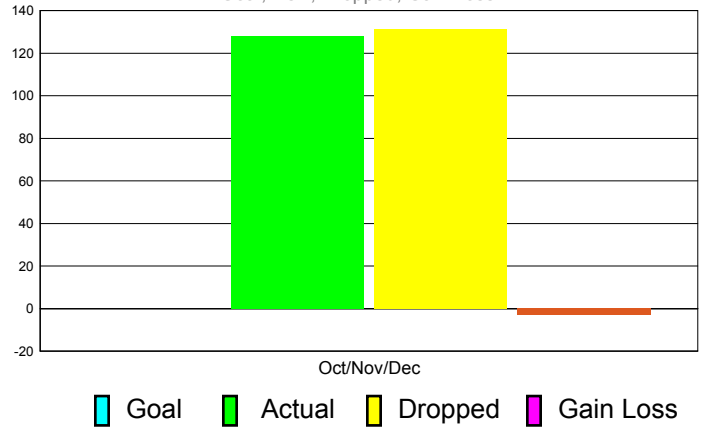

Membership Results 2011-2012

Goal, New, Dropped, Gain/Loss